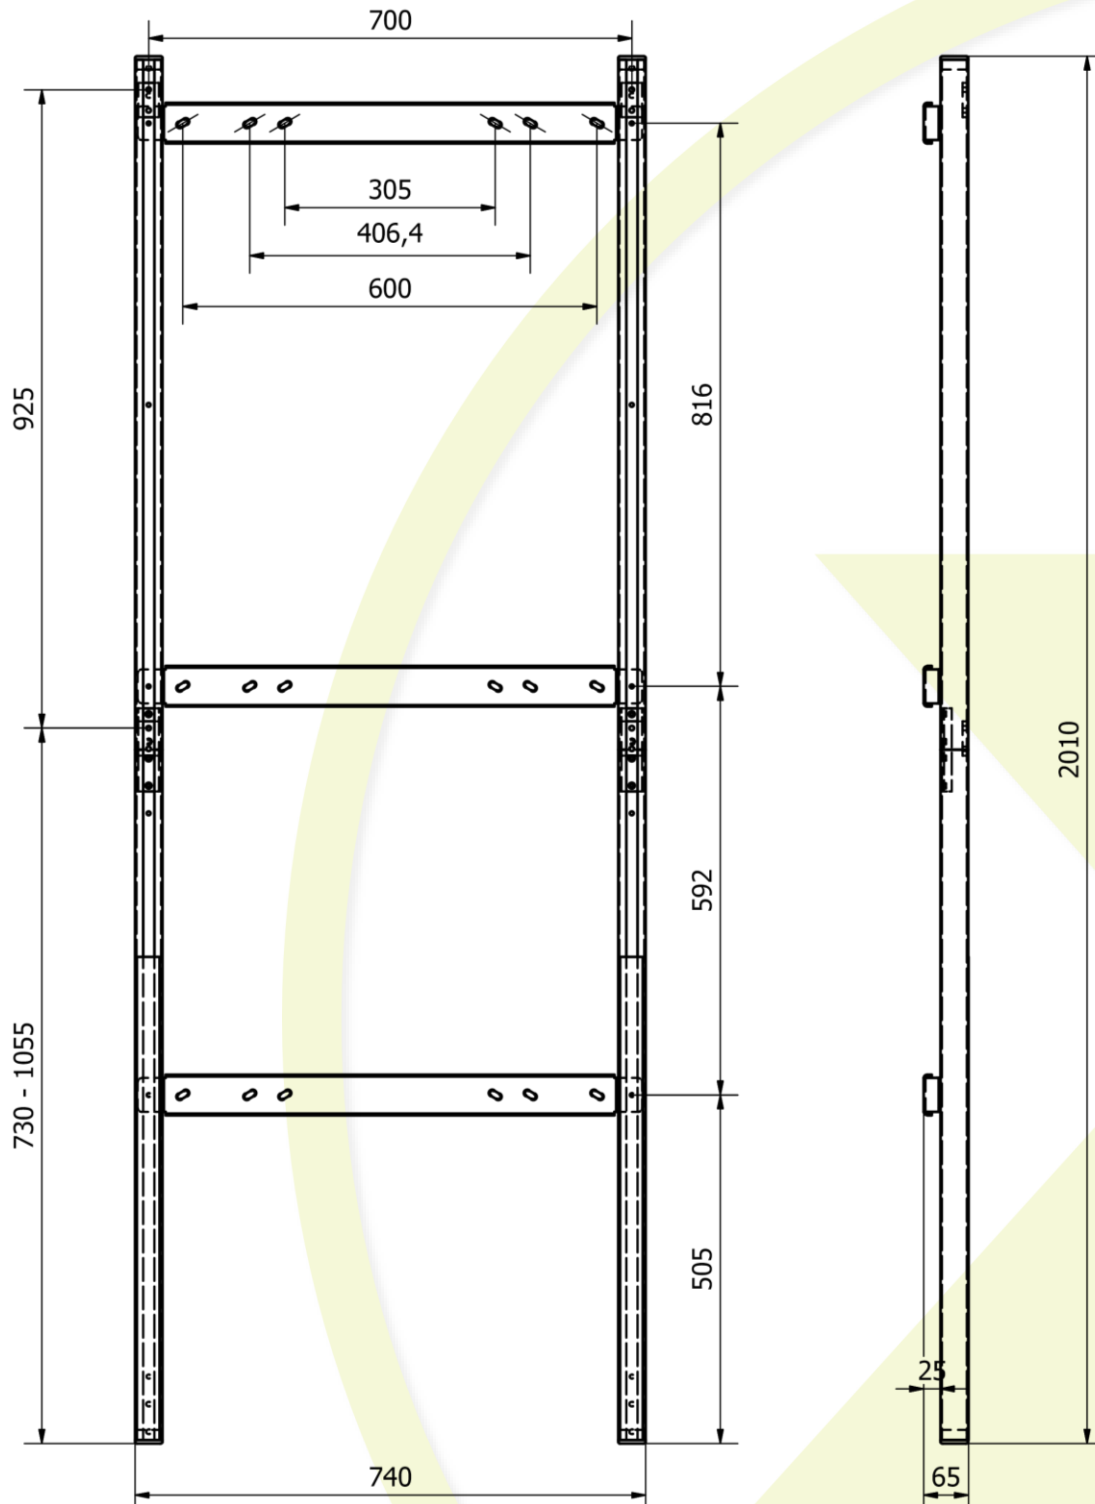

Dimensions:

Rev.01

Product Specifications					Shipping dimensions			
	value	metric units	value	US / imperial units	value	metric units	value	US / imperial units
<b>Height</b>	2010	mm	79.1	inch	1050	mm	41.3	inch
<b>Width</b>	740	mm	29.1	inch	80	mm	3.1	inch
<b>Depth</b>	65	mm	2.55	inch	125	mm	4.9	inch
<b>Weight</b>	13	kg	28.6	lbs	13,5	kg	29.7	lbs
<b>Load capacity</b>	225	kg	495	lbs				
<b>Material</b>	Sheet steel							
<b>Finish</b>	Powdercoated colour White RAL9003							